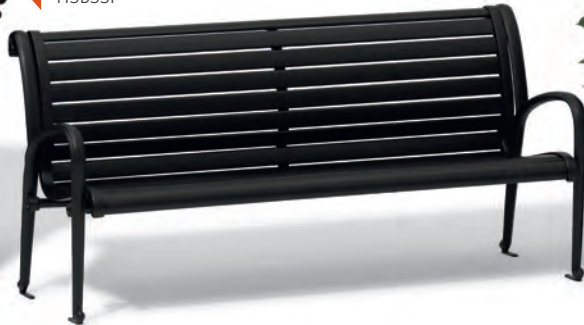

$963
◀ T13B33P

$1,105
OX1119C ▲