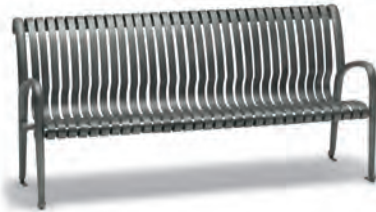

\$1,163  
◀ OX1113C

\$756  
◀ OX1413C

\$701  
◀ OX1419C

\$699  
◀ OX1412C

MODEL	DESCRIPTION  FAUX-WOOD	WEIGHT	PRICE
OX1112C	6' Bench with back, with arms - Faux-wood - Portable/Surface-mount	136	\$1,100.00
OX1412C	6' Bench without back - Faux-wood - Portable/Surface-mount	93	\$699.00
MODEL	DESCRIPTION  SLAT	WEIGHT	PRICE
OX1113C	6' Bench with back, with arms - Slat - Portable/Surface-mount	136	\$1,163.00
OX1413C	6' Bench without back - Slat - Portable/Surface-mount	82	\$756.00
MODEL	DESCRIPTION  HORIZONTAL SLAT	WEIGHT	PRICE
OX1119C	6' Bench with back, with arms - Horizontal slat - Portable/Surface-mount	117	\$1,105.00
OX1419C	6' Bench without back - Horizontal slat - Portable/Surface-mount	74	\$701.00