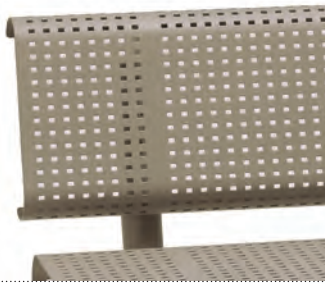

urbanscape® PORTAGE (CONT.)

$441

PO1121S