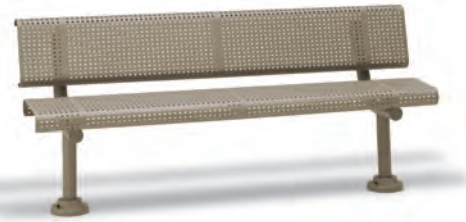

urbanscape® PORTAGE (CONT.)

$441

PO1121S