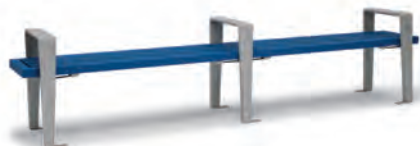

$1,262
RO0419C